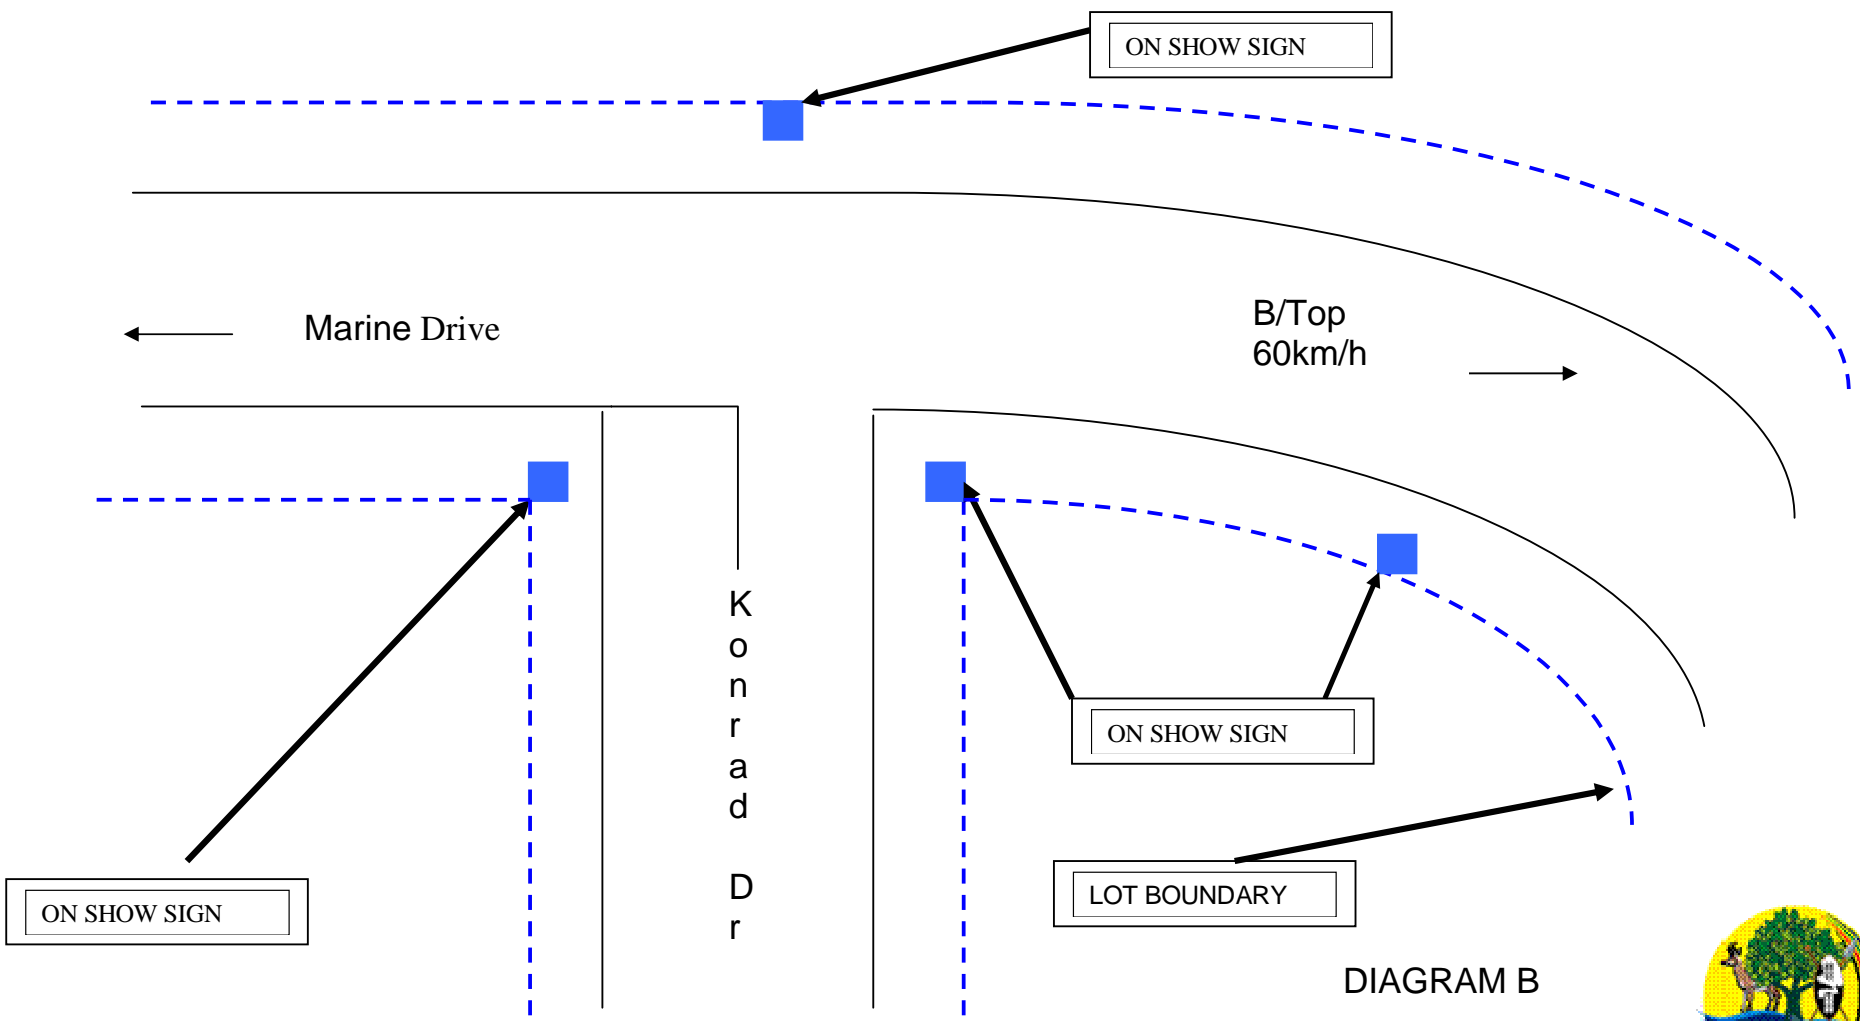

<p>Intersection of:</p> <p>R 102 AND KONRAD DRIVE</p>	<p>Designed by: SCDA cc</p> <p>Date: 05 June 2007</p>
--	---

DIAGRAM B